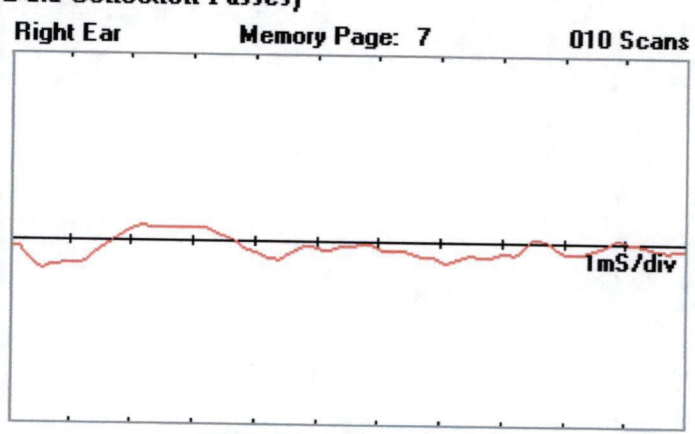

Afton, WY
Desiree Moffett
Border Collie

Sue Female
BD 1/14/15
40 dB 70dB

06-15-2017
17:00

(1 "Scan" = 100 BAER Data Collection Passes)

normal

deaf

Signature: _____

Signature: _____

deaf

normal

(1 "Scan" = 100 BAER Data Collection Passes)

Sue Female
BD 1/14/15
70 dB 80dB

Afton, WY
Desiree Moffett
Border Collie

06-15-2017
16:58