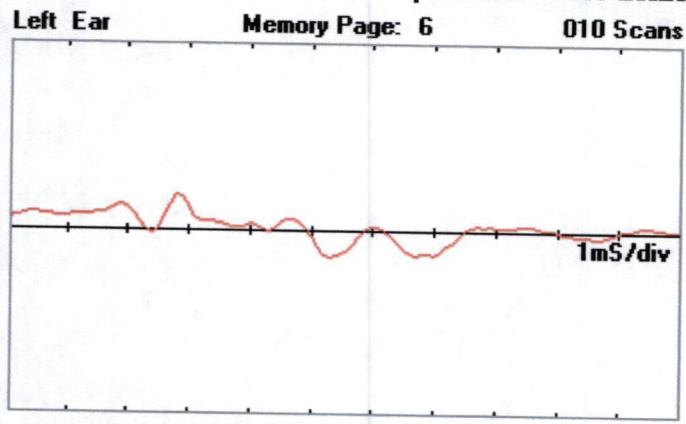

Afton, WY
Desiree Moffett
Border Collie

Sue Female
BD 1/14/15
40 dB 70dB

06-15-2017
17:00

(1 "Scan" = 100 BAER Data Collection Passes)

normal

deaf

Signature: _____

Signature: _____

deaf

normal

(1 "Scan" = 100 BAER Data Collection Passes)

Sue Female
BD 1/14/15
70 dB 80dB

Afton, WY
Desiree Moffett
Border Collie

06-15-2017
16:58