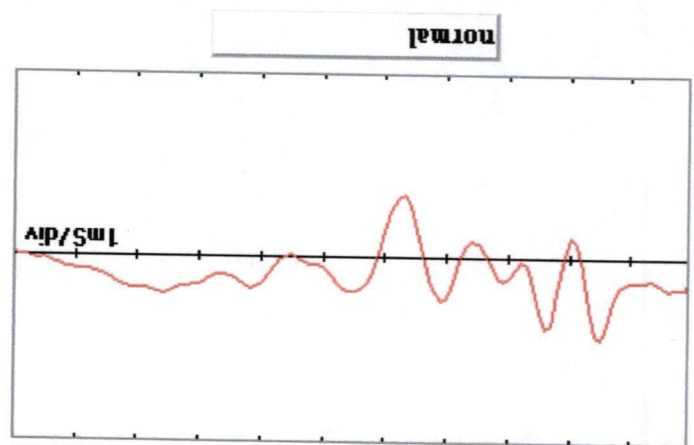

Afton, WY
Desiree Moffett
Border Collie

Sue Female
BD 1/14/15
40 dB 70dB

06-15-2017
17:00

(1 "Scan" = 100 BAER Data Collection Passes)

normal

deaf

Signature: _____

Signature: _____

deaf

normal

(1 "Scan" = 100 BAER Data Collection Passes)

Sue Female
BD 1/14/15
70 dB 80dB

Afton, WY
Desiree Moffett
Border Collie

06-15-2017
16:58