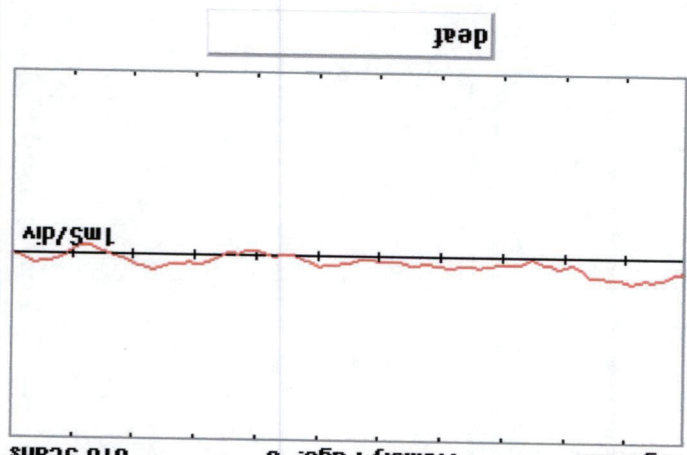

Afton, WY
Desiree Moffett
Border Collie

Sue Female
BD 1/14/15
40 dB 70dB

06-15-2017
17:00

(1 "Scan" = 100 BAER Data Collection Passes)

normal

deaf

Signature: _____

Signature: _____

deaf

normal

(1 "Scan" = 100 BAER Data Collection Passes)

Sue Female
BD 1/14/15
70 dB 80dB

Afton, WY
Desiree Moffett
Border Collie

06-15-2017
16:58