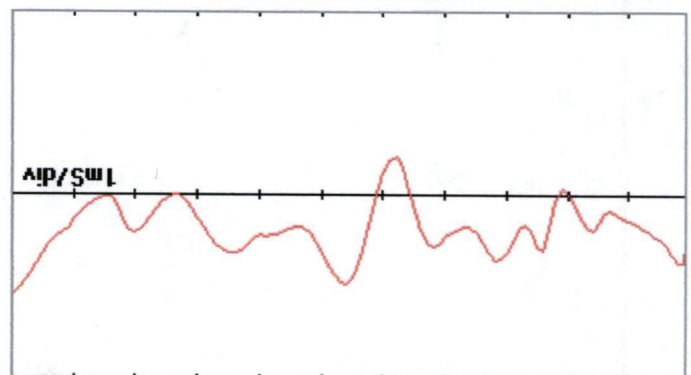

( 1 "Scan" = 100 BAER Data Collection Passes)

Left Ear Memory Page: 2 010 Scans

Right Ear Memory Page: 3 010 Scans

normal

normal

Signature: \_\_\_\_\_

Signature: \_\_\_\_\_

normal

normal

Right Ear Memory Page: 4 010 Scans

Left Ear Memory Page: 1 010 Scans

( 1 "Scan" = 100 BAER Data Collection Passes)

Pecos Male  
BD 12/06/10  
70 dB

Afton, WY  
Desiree Moffett  
Border Collie

06-15-2017  
09:09