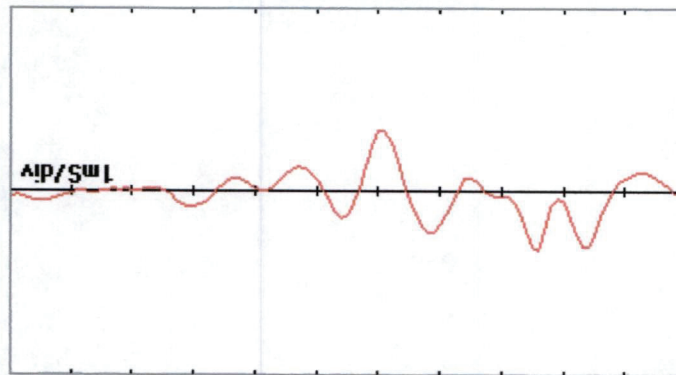

( 1 "Scan" = 100 BAER Data Collection Passes)

Left Ear Memory Page: 2 010 Scans

Right Ear Memory Page: 3 010 Scans

normal

normal

Signature: \_\_\_\_\_

Signature: \_\_\_\_\_

normal

normal

Right Ear Memory Page: 4 010 Scans

Left Ear Memory Page: 1 010 Scans

( 1 "Scan" = 100 BAER Data Collection Passes)

Pecos Male  
BD 12/06/10  
70 dB

Afton, WY  
Desiree Moffett  
Border Collie

06-15-2017  
09:09