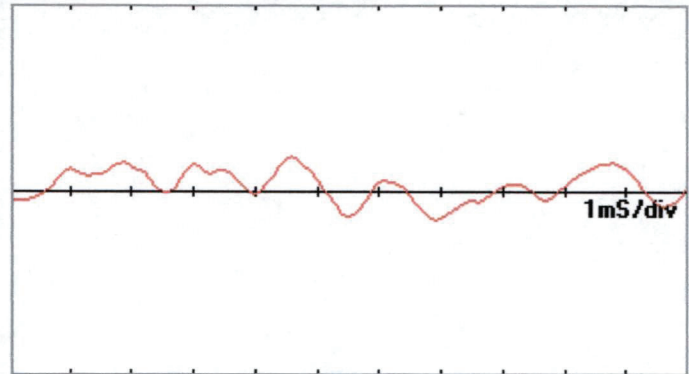

**UFI**

Afton, WY

Pecos Male

BD 12/06/10

40 dB

06-15-2017

Desiree Moffett  
Border Collie

09:10

( 1 "Scan" = 100 BAER Data Collection Passes)

Left Ear Memory Page: 2 010 Scans

Right Ear Memory Page: 3 010 Scans

normal

normal

Signature: \_\_\_\_\_

Signature: \_\_\_\_\_

normal

normal

Right Ear Memory Page: 4 010 Scans

Left Ear Memory Page: 1 010 Scans

( 1 "Scan" = 100 BAER Data Collection Passes)

Pecos Male  
BD 12/06/10  
70 dB

Afton, WY  
Desiree Moffett  
Border Collie

06-15-2017  
09:09