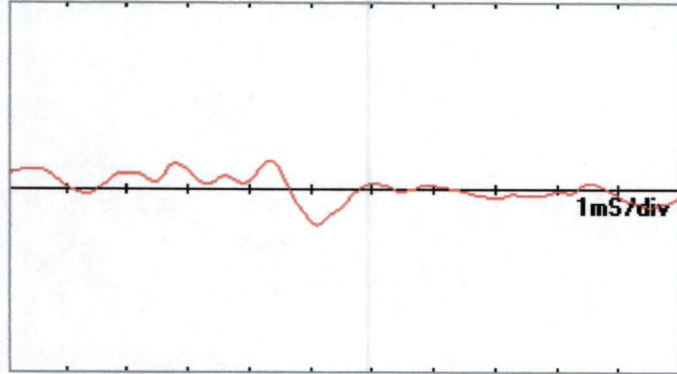

**UFI**

Afton, WY

Pecos Male

BD 12/06/10

40 dB

06-15-2017

Desiree Moffett  
Border Collie

09:10

( 1 "Scan" = 100 BAER Data Collection Passes)

Left Ear Memory Page: 2 010 Scans

Right Ear Memory Page: 3 010 Scans

normal

normal

Signature: \_\_\_\_\_

Signature: \_\_\_\_\_

normal

normal

Right Ear Memory Page: 4 010 Scans

Left Ear Memory Page: 1 010 Scans

( 1 "Scan" = 100 BAER Data Collection Passes)

Pecos Male  
BD 12/06/10  
70 dB

Afton, WY  
Desiree Moffett  
Border Collie

06-15-2017  
09:09