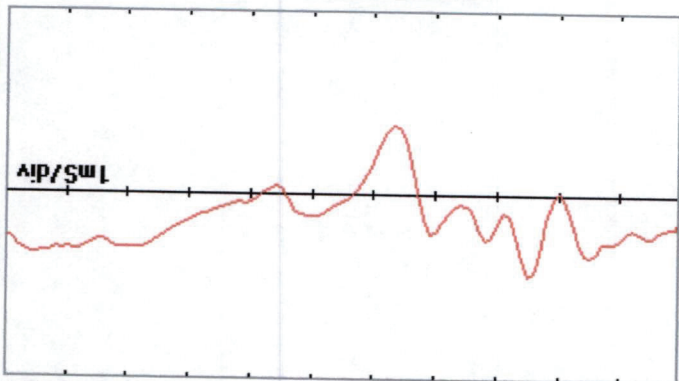

UFI

Afton, WY

06-15-2017

Desiree Moffett
Border Collie

14:58

Jolene Female
BD 3/17/17

40 dB

(1 "Scan" = 100 BAER Data Collection Passes)

Left Ear Memory Page: 10 010 Scans

normal

Right Ear Memory Page: 11 010 Scans

normal

Signature: _____

Signature: _____

normal

normal

Right Ear Memory Page: 12 010 Scans

Left Ear Memory Page: 9 010 Scans

(1 "Scan" = 100 BAER Data Collection Passes)

Jolene Female
BD 3/17/17
70 dB

Afton, WY
Desiree Moffett
Border Collie

06-15-2017
14:57