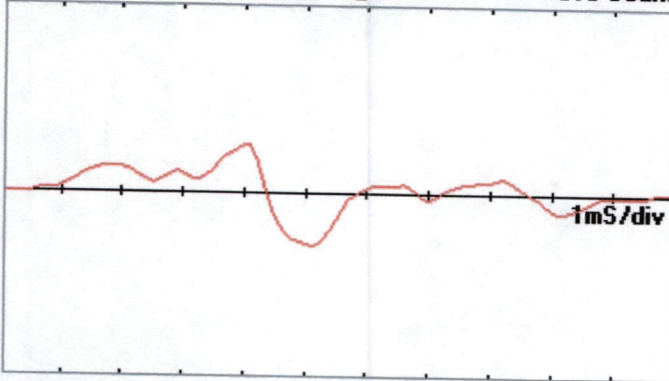

UFI

Afton, WY

06-15-2017

Desiree Moffett
Border Collie

14:58

Jolene Female
BD 3/17/17

40 dB

(1 "Scan" = 100 BAER Data Collection Passes)

Left Ear Memory Page: 10 010 Scans

normal

Right Ear Memory Page: 11 010 Scans

normal

Signature: _____

Signature: _____

normal

normal

Right Ear Memory Page: 12 010 Scans

Left Ear Memory Page: 9 010 Scans

(1 "Scan" = 100 BAER Data Collection Passes)

Jolene Female
BD 3/17/17
70 dB

Afton, WY
Desiree Moffett
Border Collie

06-15-2017
14:57