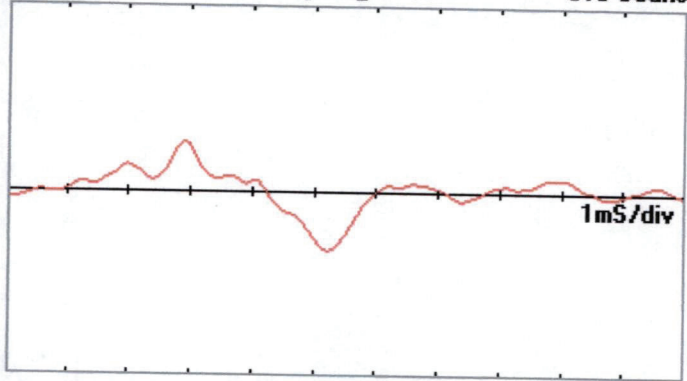

UFI

Afton, WY

06-15-2017

Desiree Moffett
Border Collie

14:58

Jolene Female
BD 3/17/17

40 dB

(1 "Scan" = 100 BAER Data Collection Passes)

Left Ear Memory Page: 10 010 Scans

normal

Right Ear Memory Page: 11 010 Scans

normal

Signature: _____

Signature: _____

normal

normal

Right Ear Memory Page: 12 010 Scans

Left Ear Memory Page: 9 010 Scans

(1 "Scan" = 100 BAER Data Collection Passes)

Jolene Female
BD 3/17/17
70 dB

Afton, WY
Desiree Moffett
Border Collie

06-15-2017
14:57