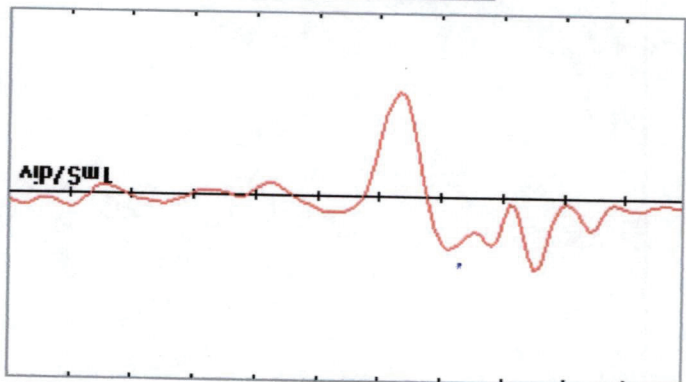

UFI

Afton, WY

06-15-2017

Desiree Moffett
Border Collie

14:58

Jolene Female
BD 3/17/17

40 dB

(1 "Scan" = 100 BAER Data Collection Passes)

Left Ear Memory Page: 10 010 Scans

normal

Right Ear Memory Page: 11 010 Scans

normal

Signature: _____

Signature: _____

normal

normal

Right Ear Memory Page: 12 010 Scans

Left Ear Memory Page: 9 010 Scans

(1 "Scan" = 100 BAER Data Collection Passes)

Jolene Female
BD 3/17/17
70 dB

Afton, WY
Desiree Moffett
Border Collie

06-15-2017
14:57