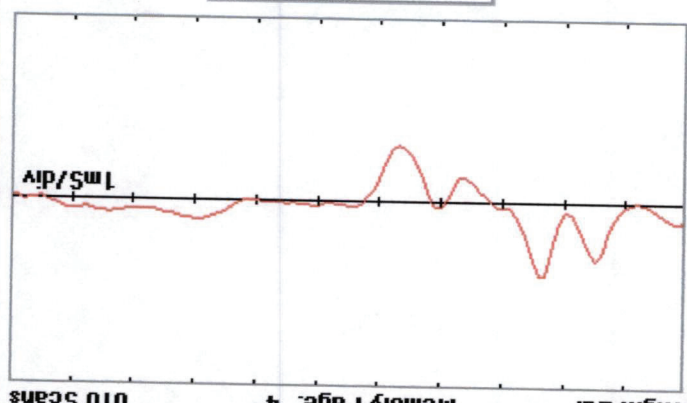

06-15-2017  
16:56

Afton, WY

Desiree Moffett  
Border Collie

Joaquin Male  
BD 12/10/15

40 dB

( 1 "Scan" = 100 BAER Data Collection Passes)

Left Ear Memory Page: 2 010 Scans

normal

Right Ear Memory Page: 3 010 Scans

normal

Signature: \_\_\_\_\_

Signature: \_\_\_\_\_

normal

normal

Right Ear Memory Page: 4 010 Scans

Left Ear Memory Page: 1 010 Scans

( 1 "Scan" = 100 BAER Data Collection Passes)

Joaquin Male  
BD 12/10/15  
70 dB

Afton, WY  
Desiree Moffett  
Border Collie

06-15-2017  
16:55