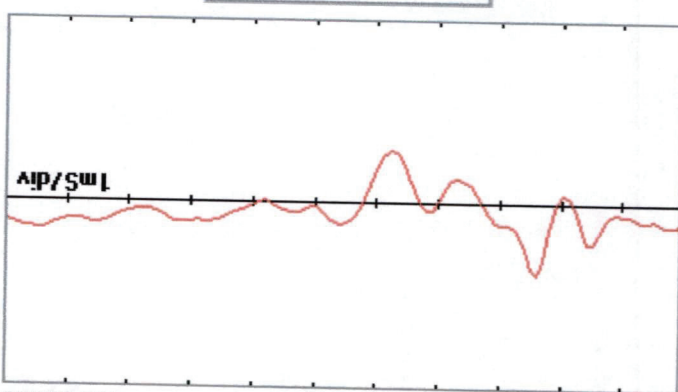

06-15-2017  
16:56

Afton, WY

Desiree Moffett  
Border Collie

Joaquin Male  
BD 12/10/15

40 dB

( 1 "Scan" = 100 BAER Data Collection Passes)

Left Ear Memory Page: 2 010 Scans

normal

Right Ear Memory Page: 3 010 Scans

normal

Signature: \_\_\_\_\_

Signature: \_\_\_\_\_

normal

normal

Right Ear Memory Page: 4 010 Scans

Left Ear Memory Page: 1 010 Scans

( 1 "Scan" = 100 BAER Data Collection Passes)

Joaquin Male  
BD 12/10/15  
70 dB

Afton, WY  
Desiree Moffett  
Border Collie

06-15-2017  
16:55