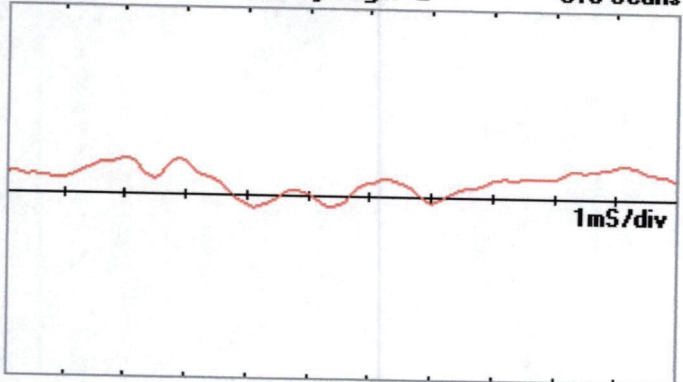

06-15-2017  
16:56

Afton, WY

Desiree Moffett  
Border Collie

Joaquin Male  
BD 12/10/15

40 dB

( 1 "Scan" = 100 BAER Data Collection Passes)

Left Ear Memory Page: 2 010 Scans

normal

Right Ear Memory Page: 3 010 Scans

normal

Signature: \_\_\_\_\_

Signature: \_\_\_\_\_

normal

normal

Right Ear Memory Page: 4 010 Scans

Left Ear Memory Page: 1 010 Scans

( 1 "Scan" = 100 BAER Data Collection Passes)

Joaquin Male  
BD 12/10/15  
70 dB

Afton, WY  
Desiree Moffett  
Border Collie

06-15-2017  
16:55