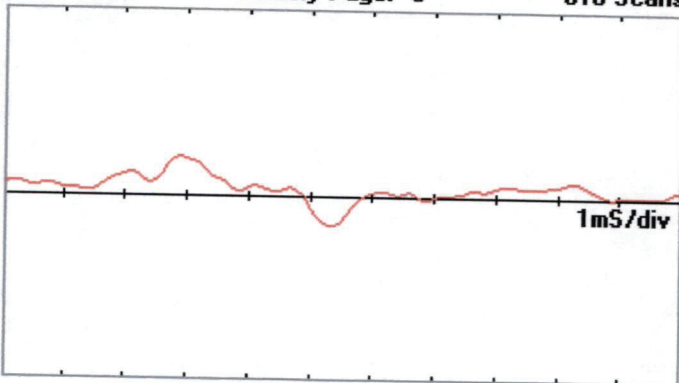

06-15-2017  
16:56

Afton, WY

Desiree Moffett  
Border Collie

Joaquin Male  
BD 12/10/15

40 dB

( 1 "Scan" = 100 BAER Data Collection Passes)

Left Ear Memory Page: 2 010 Scans

normal

Right Ear Memory Page: 3 010 Scans

normal

Signature: \_\_\_\_\_

Signature: \_\_\_\_\_

normal

normal

Right Ear Memory Page: 4 010 Scans

Left Ear Memory Page: 1 010 Scans

( 1 "Scan" = 100 BAER Data Collection Passes)

Joaquin Male  
BD 12/10/15  
70 dB

Afton, WY  
Desiree Moffett  
Border Collie

06-15-2017  
16:55