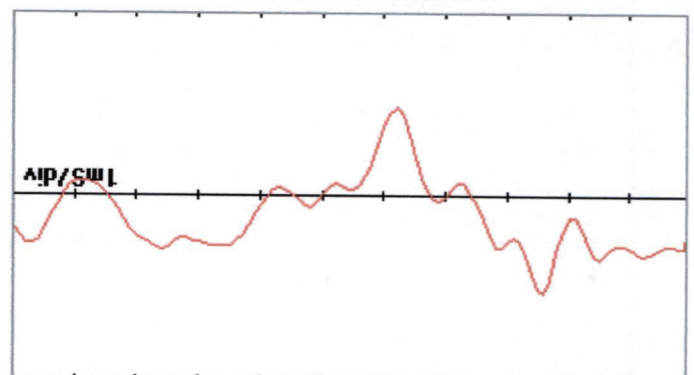

Left Ear Memory Page: 5 010 Scans

(1 "Scan" = 100 BAER Data Collection Passes)

Bunny Female
BD 9/02/11
70 dB

Afton, WY
Desiree Moffett
Border Collie

06-15-2017
09:12