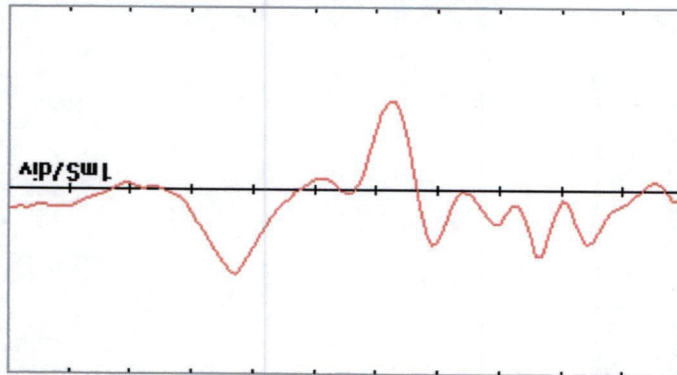

(1 "Scan" = 100 BAER Data Collection Passes)

Left Ear Memory Page: 6 010 Scans

Right Ear Memory Page: 7 010 Scans

normal

normal

Signature: _____

Signature: _____

normal

normal

Right Ear Memory Page: 8 010 Scans

Left Ear Memory Page: 5 010 Scans

(1 "Scan" = 100 BAER Data Collection Passes)

Bunny Female
BD 9/02/11
70 dB

Afton, WY
Desiree Moffett
Border Collie

06-15-2017
09:12