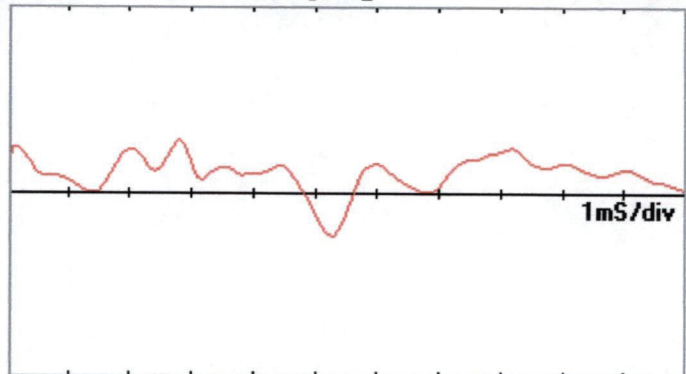

(1 "Scan" = 100 BAER Data Collection Passes)

Left Ear Memory Page: 6 010 Scans

Right Ear Memory Page: 7 010 Scans

normal

normal

Signature: _____

Signature: _____

normal

normal

Right Ear Memory Page: 8 010 Scans

Left Ear Memory Page: 5 010 Scans

(1 "Scan" = 100 BAER Data Collection Passes)

Bunny Female
BD 9/02/11
70 dB

Afton, WY
Desiree Moffett
Border Collie

06-15-2017
09:12