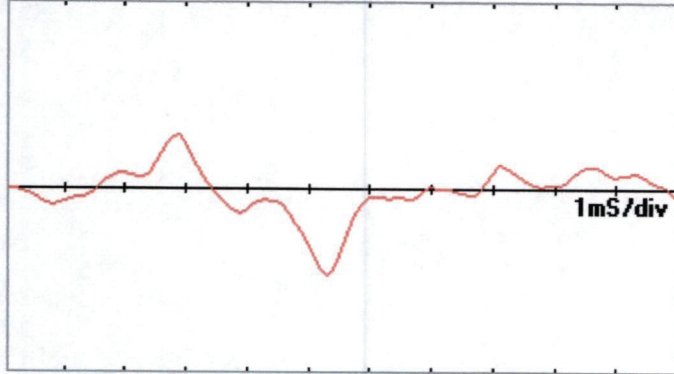

UFI

Afton, WY

06-15-2017

Desiree Moffett
Border Collie

09:13

Bunny Female

BD 9/02/11

40 dB

(1 "Scan" = 100 BAER Data Collection Passes)

Left Ear Memory Page: 6 010 Scans

Right Ear Memory Page: 7 010 Scans

normal

normal

Signature: _____

Signature: _____

normal

normal

Right Ear Memory Page: 8 010 Scans

Left Ear Memory Page: 5 010 Scans

(1 "Scan" = 100 BAER Data Collection Passes)

Bunny Female
BD 9/02/11
70 dB

Afton, WY
Desiree Moffett
Border Collie

06-15-2017
09:12